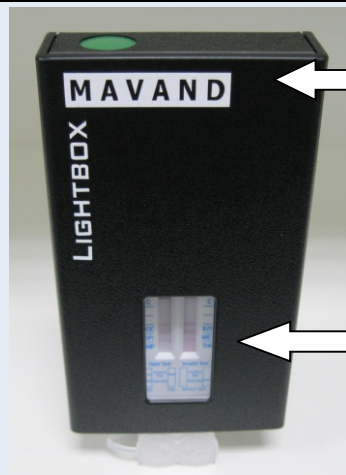

MANUAL FOR LIGHTBOX

1203-MV-0738

LIGHTBOX

Inspection window

ON/OFF button

INSERT TEST:

Insert test as far as it will go.

SWITCH ON THE LIGHT AND READ RESULTS:

Push the green ON/OFF button and read the results through the inspection window.

If you release the green ON/OFF button, the light automatically switches off.

To avoid any scratches, stains or dust on the inspection window, we recommend putting back the LIGHTBOX after use into its protective cover.